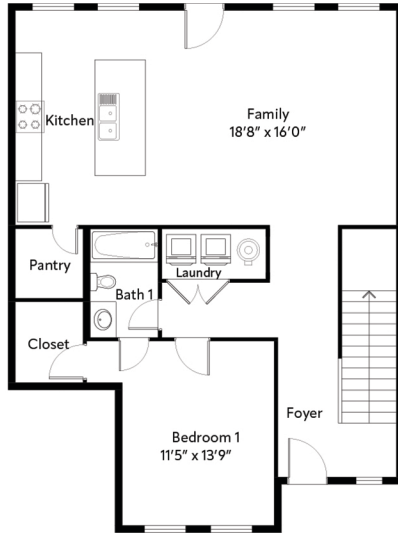

PALMETTO

\$399,000

1896 SQUARE FEET |  4 |  4

Lower Level

Upper Level

CHARLESTON MILLS
LUXURY TOWNHOMES

charleston-mills.com