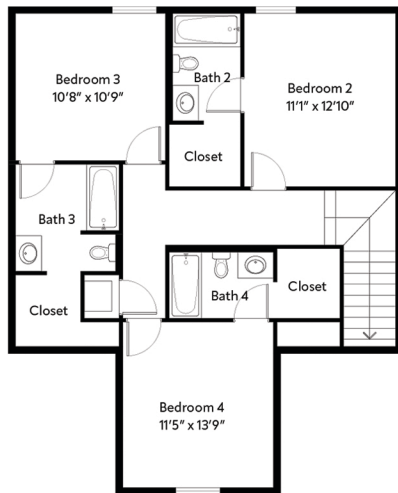

PALMETTO

\$399,000

1896 SQUARE FEET |  4 |  4

Lower Level

Upper Level

CHARLESTON MILLS
LUXURY TOWNHOMES

charleston-mills.com